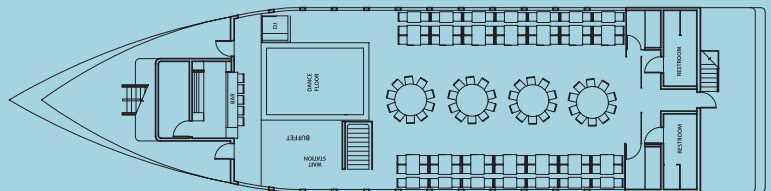

DECK PLANS

DECK 2

Seating Capacity	194
Bar	1
Heads	2
Dance Floor	1

TOP DECK

Seating Capacity	Cocktail Tables
Bar	Seasonal

Contact us today by visiting
www.EntertainmentCruises.com
 or calling 410.347.5555.

Floor plans are subject to change.