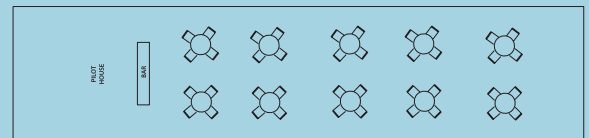

DECK PLANS

DECK 2

Seating Capacity	194
Bar	1
Heads	2
Dance Floor	1

TOP DECK

Seating Capacity	Cocktail Tables
Bar	Seasonal

Contact us today by visiting
www.EntertainmentCruises.com
 or calling 410.347.5555.

Floor plans are subject to change.